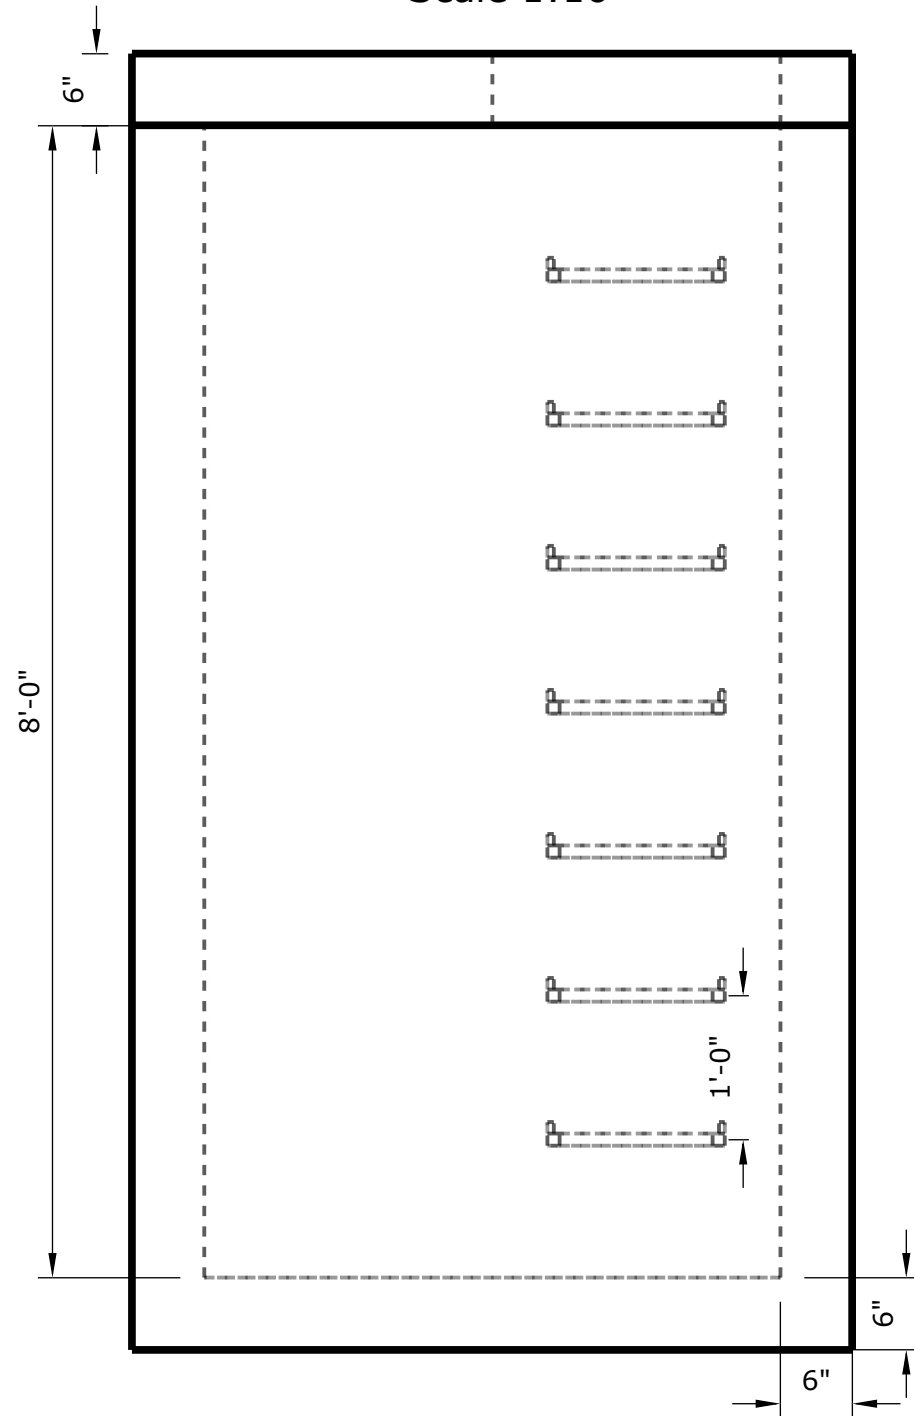

M-4048-6

M-1 Tanks Precast
13058 N Frontage Rd E
Moses Lake Wa
98837
509-766-2914

SIDE VIEW
Scale 1:16

TOP VIEW
Scale 1:16

Weights:
Base: 12,520lbs
Lid: 1,560 lbs