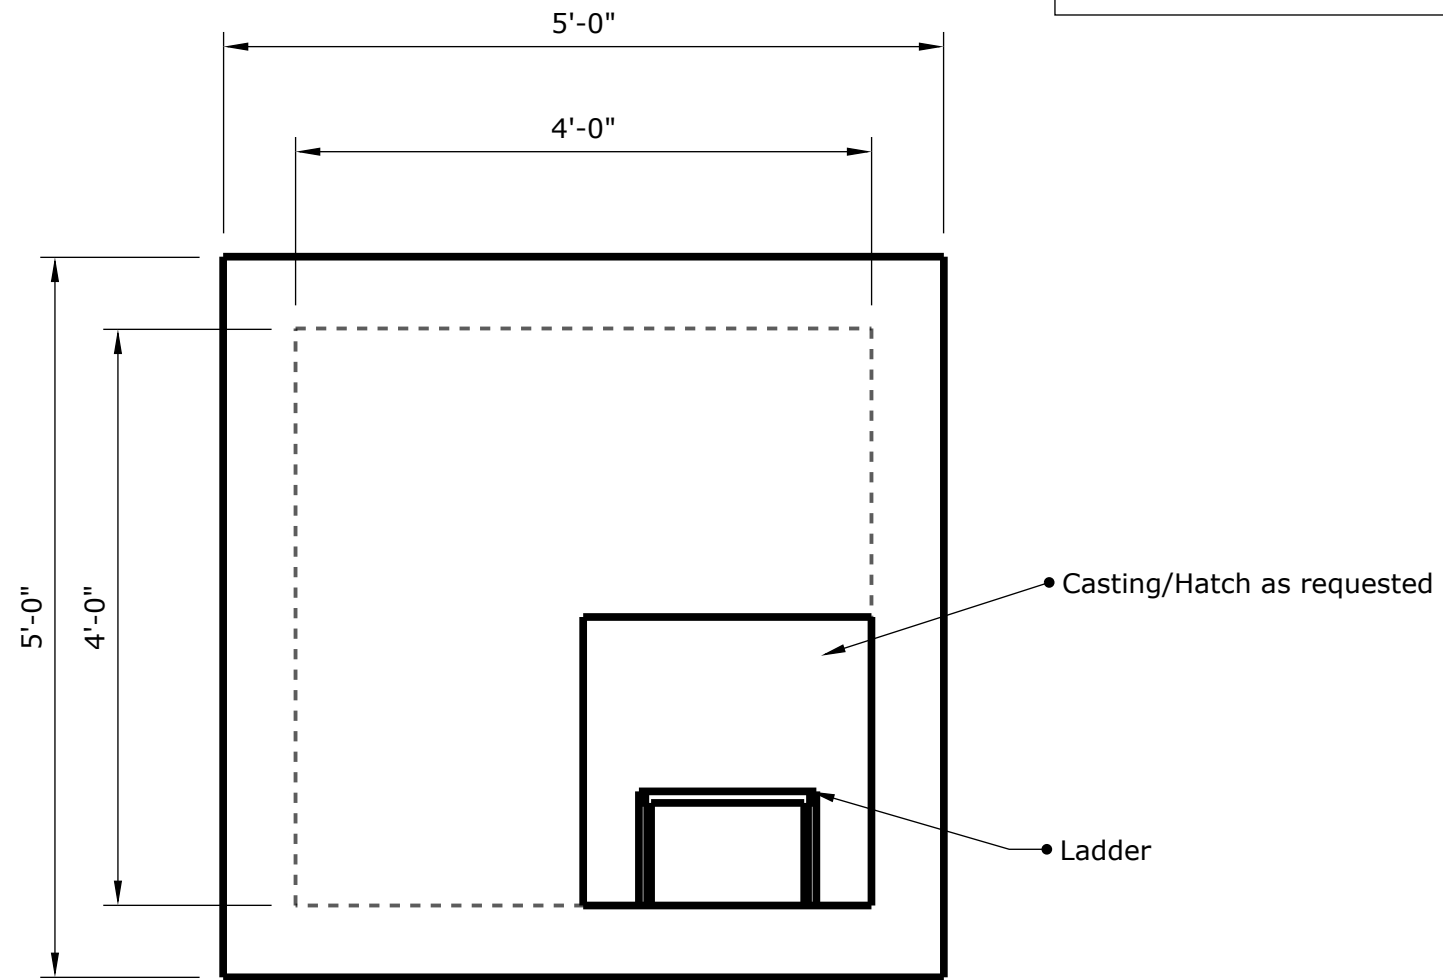

M-4048-6

M-1 Tanks Precast
13058 N Frontage Rd E
Moses Lake Wa
98837
509-766-2914

SIDE VIEW
Scale 1:16

TOP VIEW
Scale 1:16

Weights:
Base: 12,520lbs
Lid: 1,560 lbs