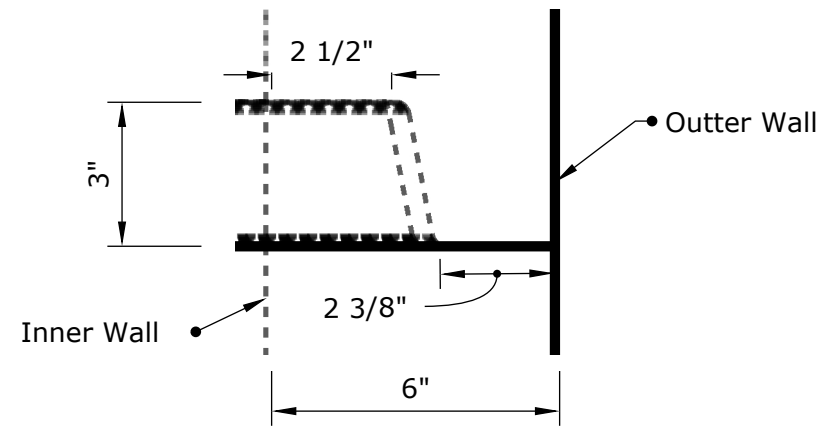

Tank Joint Details

M-1 Tanks Precast
13058 N Frontage Rd E
Moses Lake Wa
98837
509-766-2914

6" Pallet and Header Joint Detail

Scale: NTS

8" Pallet and Header Joint Detail

Scale: NTS

10" Pallet and Header Joint Detail

Scale: NTS

1' Pallet and Header Joint Detail

Scale: NTS