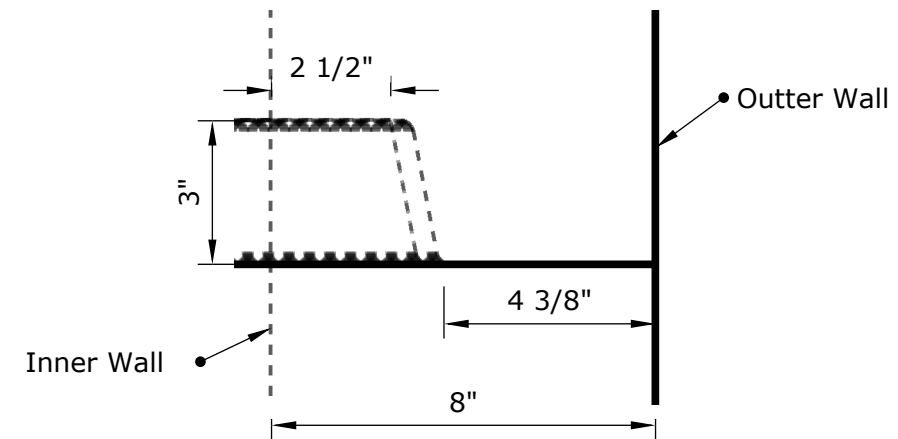

Tank Joint Details

M-1 Tanks Precast
13058 N Frontage Rd E
Moses Lake Wa
98837
509-766-2914

6" Pallet and Header Joint Detail

Scale: NTS

8" Pallet and Header Joint Detail

Scale: NTS

10" Pallet and Header Joint Detail

Scale: NTS

1' Pallet and Header Joint Detail

Scale: NTS