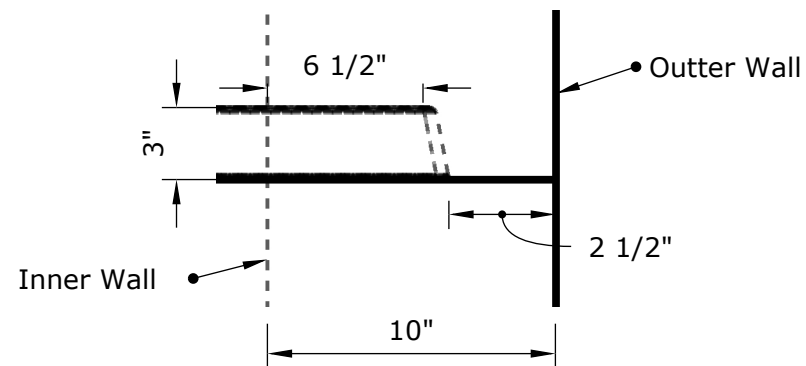

Tank Joint Details

M-1 Tanks Precast
13058 N Frontage Rd E
Moses Lake Wa
98837
509-766-2914

6" Pallet and Header Joint Detail

Scale: NTS

8" Pallet and Header Joint Detail

Scale: NTS

10" Pallet and Header Joint Detail

Scale: NTS

1' Pallet and Header Joint Detail

Scale: NTS